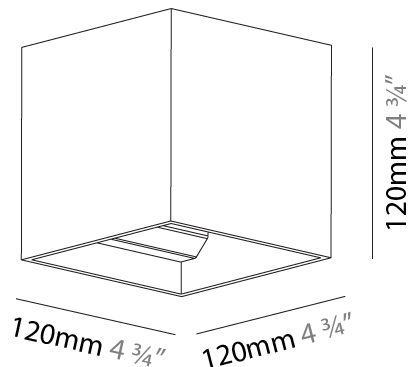

1. To build a product code in our configurator select the specify button on the base model # product page
2. To build a manual product code on this datasheet choose from the options listed below in blue font and add the suffix to the base model #

GENERAL

Series: Dice
Subseries: Dice
Brand: Prolight
Division: Architectural
Mounting Type: Surface
Mounting Location: Wall
Subcategory: Ambient

PHYSICAL

Shape: Cube
Length (mm): 120
Length (in): 4 3/4
Height (mm): 120
Depth (mm): 120
Height (in): 4 3/4
Depth (in): 4 3/4
Light Distribution: Direct / Indirect
Weight (kg): 0.909
Weight (lbs): 2.0

Fixture Finish: [SSR / BKV / CWI / CRY / HAB / UFT / ITA / RUA / FTG / MYG / LOD / PUS / FRO / FUP / KIA / POP / BLS / SPG / MEY / GOH / GUM / CHC / COM / ABZ / JAG / OBR / MOS / ROR](#)
Fixture Material: Aluminum

ELECTRICAL

Lamp Type: LED (Zhaga Standard)
Input Wattage (W): 7.7
Total Output Wattage (W): 7
Dimming: Non-Dimmable
Driver Included: Yes
Driver Location: Integrated
Driver Type: Constant Current
Driver Class: Class 2
Input Voltage (V): 120
Constant Current (MA): 350
Upon Request: Remote: 0-10Vdc Dimming / Phase Dimming @120Vac only / Non-dimming 120/277Vac

LED

Color Temperature (°K): [2700 / 3000 / 3500 / 4000](#)
Max. Delivered Lumen (lm): 220 / 230 / 235 / 240
CRI: >90 CRI
Efficiency (%): 37
Lamp Life (hrs): 50000

OPTICAL

RATINGS AND CERTIFICATIONS

Certified By: Certified for North American Standards
IP rating: IP20